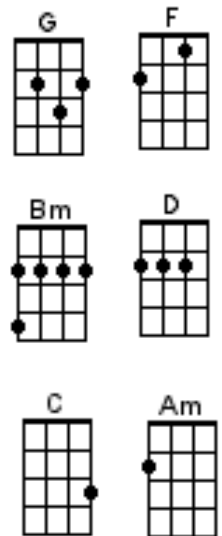

Got To Get You Into My Life - Lennon-McCartney (1966) *(Simple Version)*

INTRO: [G↓] [G↓] [G↓] [G↓]

[G] I was alone. I took a ride.

I didn't know what I would [F] find there. [F]

[G] Another road, where maybe

I can see another kind of [F] mind there [F]

[Bm] Ooh, then I [D] suddenly see you.

[Bm] Ooh, did I [D] tell you I need you,

[C] Every single [Am] day [D] of my [G] life? [G]

[G] You didn't run. You didn't lie.

You knew I wanted just to [F] hold you. [F]

[G] And, had you gone, you knew in time,

We'd meet again for I had [F] told you. [F]

[Bm] Ooh, you were [D] meant to be near me.

[Bm] Ooh, and I [D] want you hear me,